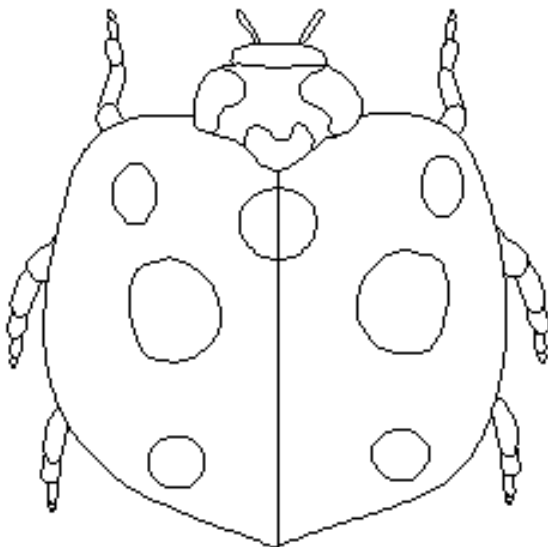

Name: _____

Ladybug Life Cycle Sequencing Cards

Print the page, color the pictures, cut the cards out, and finally put the cards in order.

Larva

The larva molts (sheds its skin) many times as it grows. The larval stage lasts 2 to 4 weeks

Eggs

Tiny yellow eggs are laid on leaves. They hatch in 3-7 days.

Adult

Adults live for a few months.

Pupa

This stage lasts 5 to 7 days.

©EnchantedLearning.com